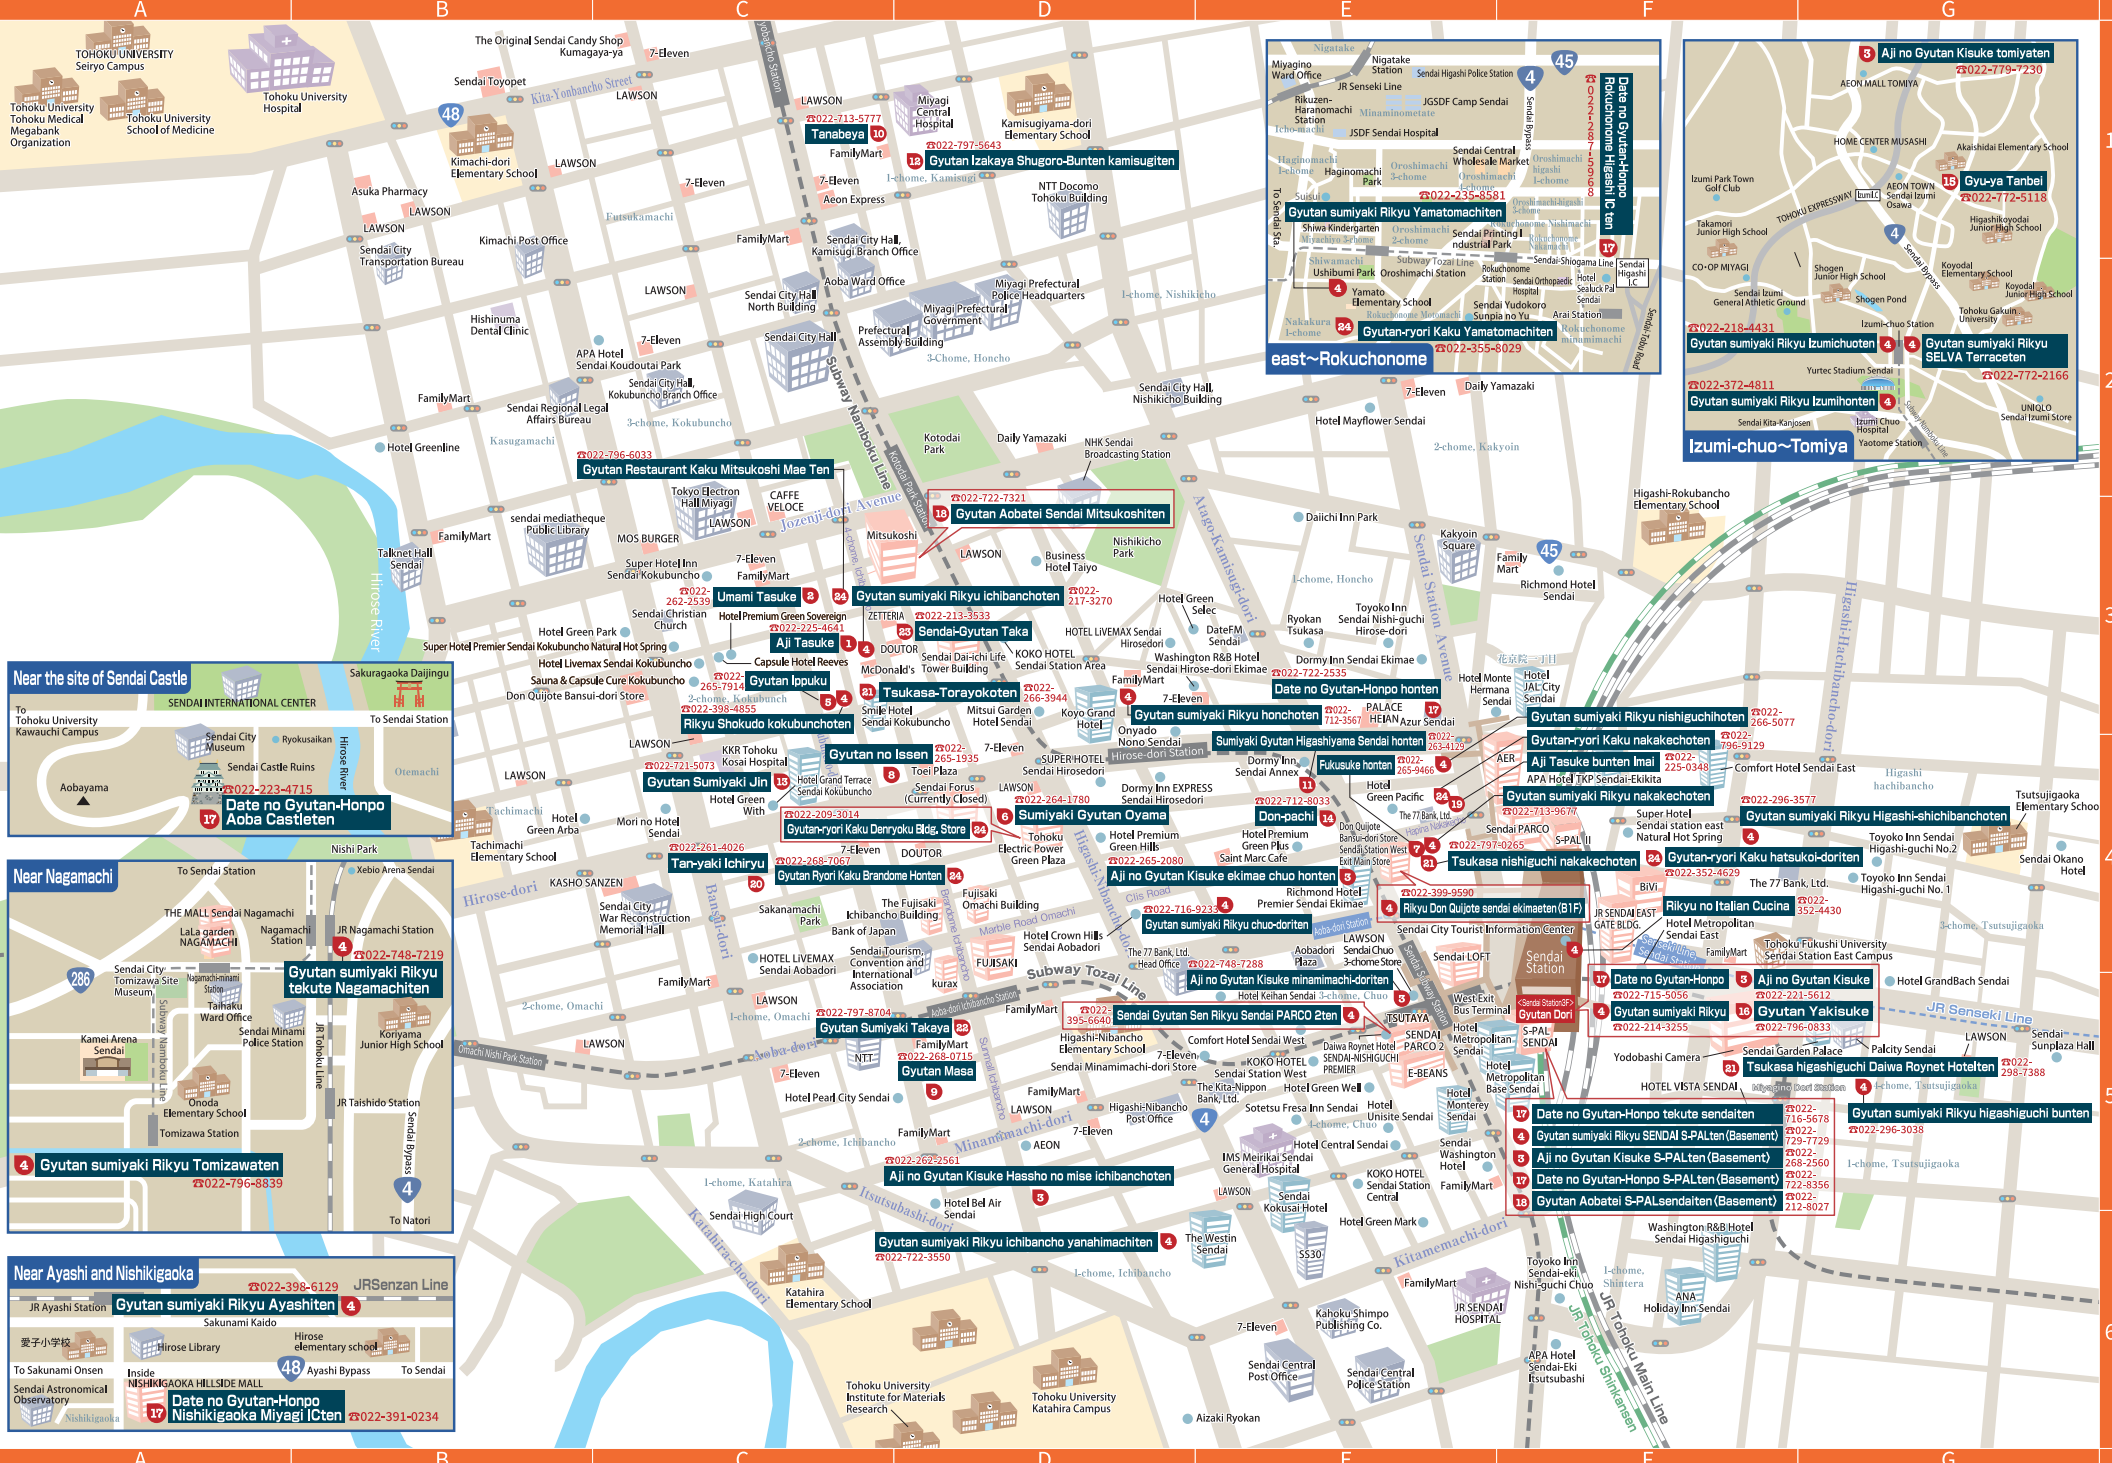

# Sendai Beef Tongue Grill Restaurants & Sendai Tourist Map

**Near the site of Sendai Castle**

To Tohoku University Kawauchi Campus To Sendai Station

Sendai International Center  
Sendai City Museum  
Sendai Castle Ruins  
Aobayama

**Date no Gyutan-Honpo Aoba Gyuuten**  
☎022-228-4715

**Near Nagamachi**

To Sendai Station Xebio Arena Sendai

THE MALL Sendai Nagamachi  
Nagamachi Station  
Sendai City Tomizawa Site Museum  
Kamel Arena Sendai  
Onoda Elementary School  
Tomizawa Station

**Gyutan sumiyaki Rikyu tekute Nagamachiten**  
☎022-748-7219

**Gyutan sumiyaki Rikyu Tomizawaten**  
☎022-796-8839

**Near Ayashi and Nishikigaoka**

JR Ayashi Station  
Sakunami Kaido  
Ayashi Bypass  
Nishikigaoka